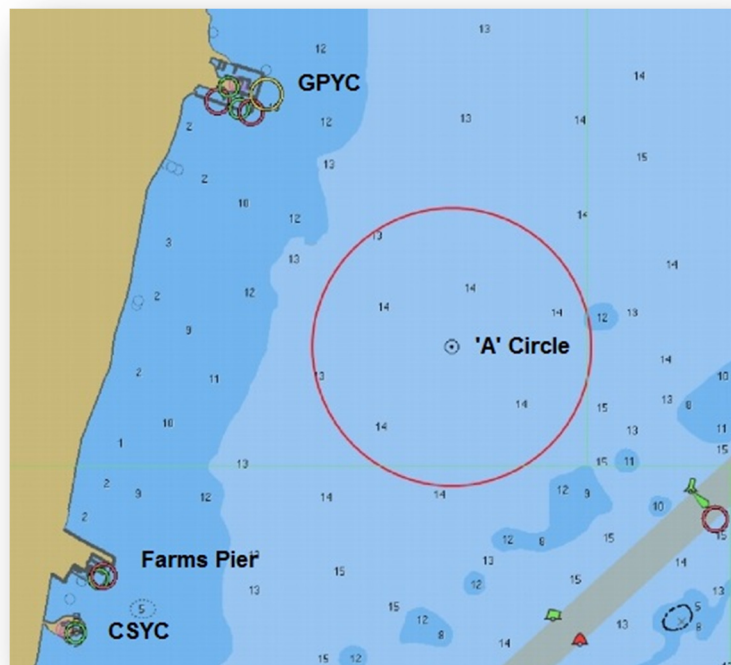

Extend Your 2018 Racing Season Through October

Come and Join us for the

**GREAT LAKES YACHT CLUB
2018 FALL SERIES**

Five Race Series

SUNDAYS; Sept. 30th, Oct. 7th, 14th, 21st & SATURDAY Oct. 27th

Multiple Windward/Leeward races on DRYA 'A' Course & One Point to Point race

One Design starts available based on registrations. Sign up now!

**Awards follow each day of racing at GLYC
Friends, Fun & Food - Music by 'Rock Dog'**

Keep your boat at GLYC during the series at no cost,
contact club manager at 586.778.9510 (subject to availability)

**DRYA 'A' Circle Location
42° 25.15' N - 082° 51.25' W**

The 2018 GLYC Fall Series Application, NOR and Sailing Instructions
Available at drya.org and greatlakesyc.com