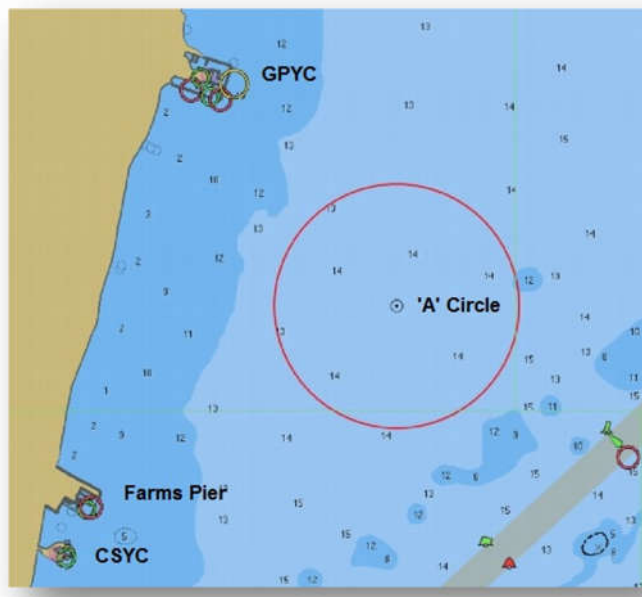

Join fellow Racers & extend your racing season through October

**Great Lakes Yacht Club**

**2019 Fall Series**

**Five Race Series**

Sundays; (1)Sept. 29th, (2)Oct. 6<sup>th</sup>, (3)13<sup>th</sup>, (4)20<sup>th</sup> & Saturday (5)Oct. 26<sup>th</sup>

One Point to Point Race & Four Windward/Leeward Races

Awards, Food & Refreshments for purchase at GLYC after each race.

Overall awards with Halloween Costume Contest after Race 5 at GLYC

**Two Windward/Leeward races scheduled for race days 2 thru 5!**

One Design & JAM starts for 5 or more registered in each category.

**Racing on the DRYA "A" Circle**

Race Series dockage available at GLYC at no cost,

Arrangements made through GLYC club manager. Call 586.778.9510

Race Day Buffet Breakfast 8:00 to 9:30 at GLYC - \$11 cash or \$12 credit card

DRYA 'A' Circle Location  
42° 24.75' N - 082° 51.52' W

**GLYC Fall Series Registration, NOR and Sailing Instructions**  
at [drya.org](http://drya.org) and [greatlakesyc.com](http://greatlakesyc.com)